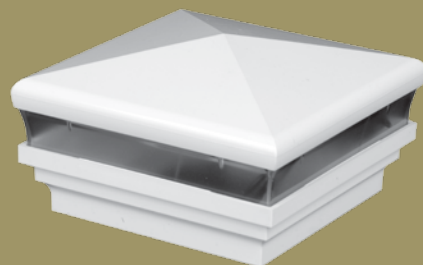

NEPTUNE

Sizes	Low Voltage LED	Colors Available
• 3-5/8"	#1484	 White, Almond, Beige, Khaki Available in Designer Finishes
• 4"	#1485	
• 4-1/2"	#1563	
• 5"	#1505	
• 5-5/8"	#1506	
• 6"	#1507	

Designer Products

Visit our interactive site www.designerpostcaps.com for our full product line and to customize your products.

Our Designer product line is an innovative metallic and ceramic powder coated injection molded product line to enhance your fence, deck, and handrails. The Designer product line includes solar lighted post caps, low voltage lighted post caps, post skirts, and a variety of post cap designs using accent colors with textured finishes. They will not tarnish like stamped metal post caps.