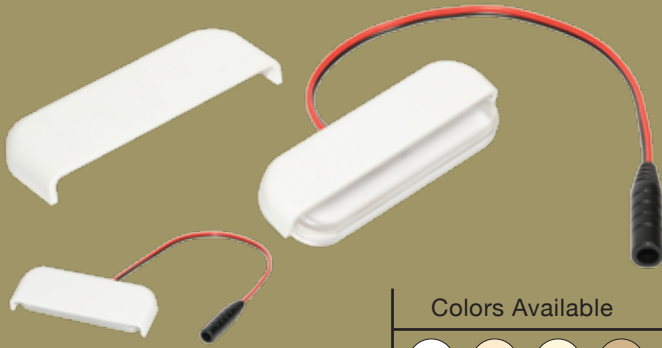

STAIR/SIDE LIGHT WITH (2) EA. COVERS