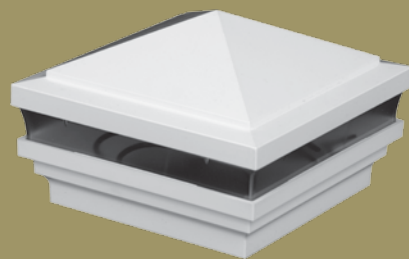

HAVEN

Sizes	Low Voltage LED	Colors Available
• 3-5/8"	#1488	 White, Almond, Beige, Khaki Available in Designer Finishes
• 4"	#1489	
• 4-1/2"	#1565	
• 5"	#1511	
• 5-5/8"	#1512	
• 6"	#1513