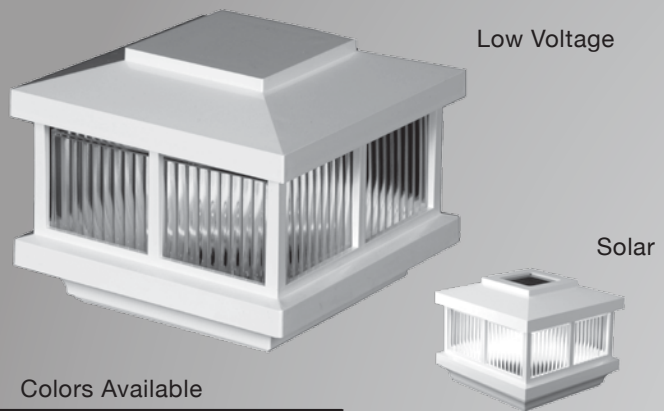

CAMBRIDGE

Designer Products

HAVEN

Colors Available

White, Almond, Beige, Khaki, Black

Sizes	Low Voltage	Solar
• 4"	#LVN44	#LZN44
• 5"	#LVN55	#LZN55
• 6"	#LVN66	#LZN66

Our Designer product line is an innovative metallic and ceramic powder coated injection molded product line to enhance your fence, deck, and handrails. The Designer product line includes solar lighted post caps, low voltage lighted post caps, post skirts, and a variety of post cap designs using accent colors with textured finishes. They carry a 20 year warranty and will not tarnish like stamped metal post caps.

Visit our interactive site www.designerpostcaps.com for our full product line and to customize your products.