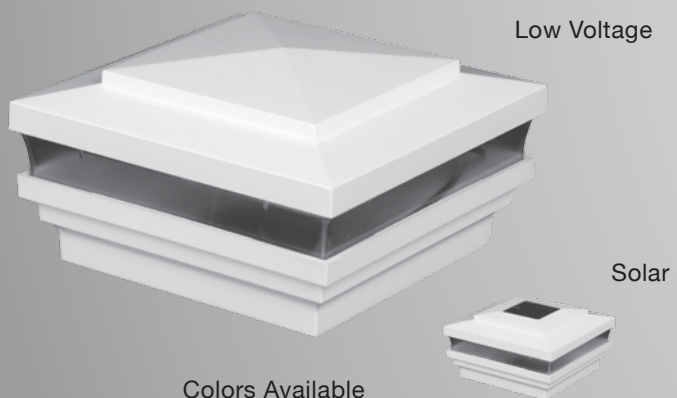

CAPE MAY

Colors Available

White, Almond, Beige, Khaki

Available in Designer Finishes

Sizes	Low Voltage	Solar
• 3-5/8"	#1486	#1482
• 4"	#1487	#1483
• 5"	#1508	#1517
• 5-5/8"	#1509	#1518
• 6"	#1510	#1519