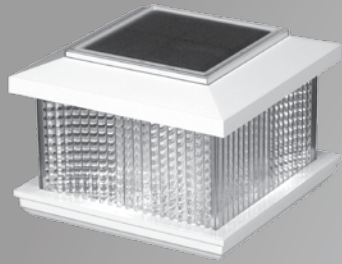

GALAXY

Galaxy Solar
#5558

Colors Available	Sizes Available
<p>White, Almond, Black, Copper, Stainless</p>	<ul style="list-style-type: none"> • Adaptable for 3-1/2", 4", 5" and 4" wood.

SOLAR WEDGES

Galaxy Solar wedge

Colors Available	Sizes Available
<p>White, Black, Copper</p>	<ul style="list-style-type: none"> • 1.875" x 4.5 x 1.5" (#1392)
<p>White, Almond, Black, Copper, Stainless</p>	<ul style="list-style-type: none"> • 3" x 2-1/2" x 7" (#1306)

GALAXY ORNAMENTAL

Galaxy Solar White

Colors Available	Sizes Available
<p>White, Black, Copper</p>	<ul style="list-style-type: none"> • 4.2" x 2.4" (#5559) Fits externally over 2" or 2-1/2 post

Low Voltage Accent Lighting -