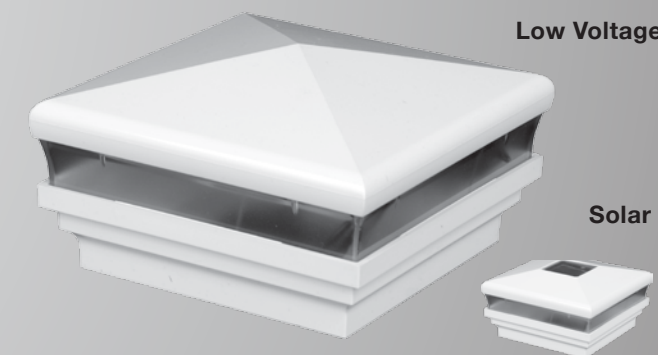

CAPE MAY

Colors Available

White, Almond, Beige, Khaki

Available in Designer Finishes

Sizes	Low Voltage	Solar
• 3-5/8"	#1486	#1482
• 4"	#1487	#1483
• 5"	#1508	#1517
• 5-5/8"	#1509	#1518
• 6"	#1510	#1519

NEPTUNE